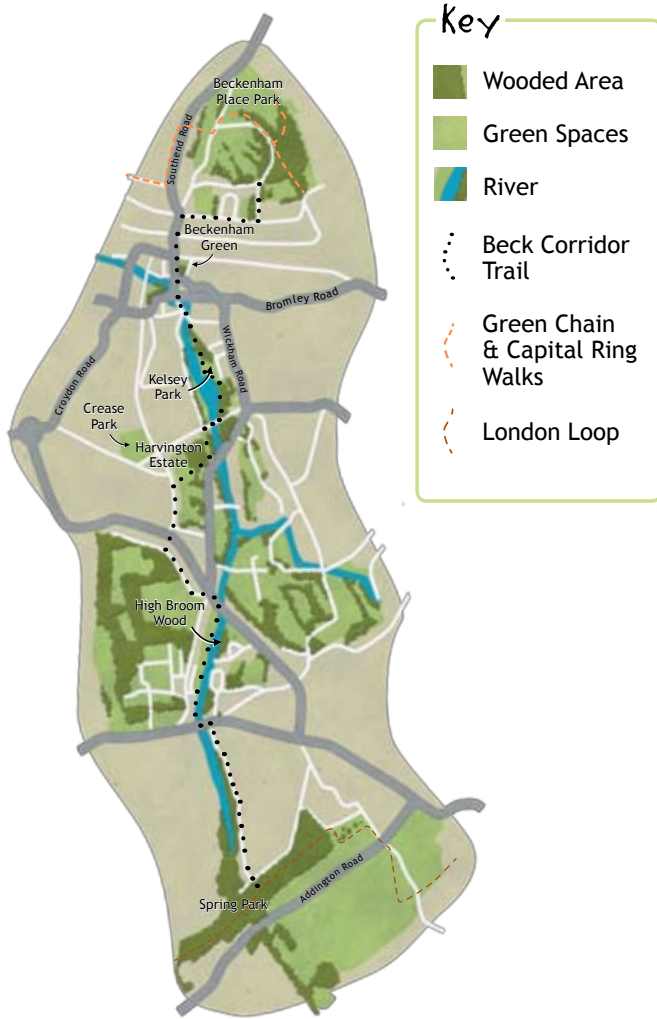

This pack includes walk cards for the Beck Corridor Trail and circuits in its vicinity. The routes are suitable for adults and children and notes on accessibility are provided. These may be undertaken as short walks or combined to offer more challenging routes. The Green Transport Trail describes views from transport networks in the Beck Corridor area.

Photos: www.richardeatonphotography.co.uk and London Borough of Bromley | Print: grammerprinters.com

Key

- Wooded Area
- Green Spaces
- River
- Beck Corridor Trail
- Green Chain & Capital Ring Walks
- London Loop

Come and Explore

The Beck Corridor

This pack promotes healthy walking through green spaces close to Beckenham and West Wickham in the vicinity of the River Beck – an area loosely defined as ‘The Beck Corridor’.

The walking routes suggested in the pack are suitable for novices and experienced walkers alike. They are suitable for those who want to participate more regularly in ‘green exercise’ or to simply explore more of the area. As well as the eight easy to use walk cards, incorporating notes on accessibility, the pack provides information on walking for health and green transport in the area. Individuals, groups and families – come and enjoy the Beck Corridor!